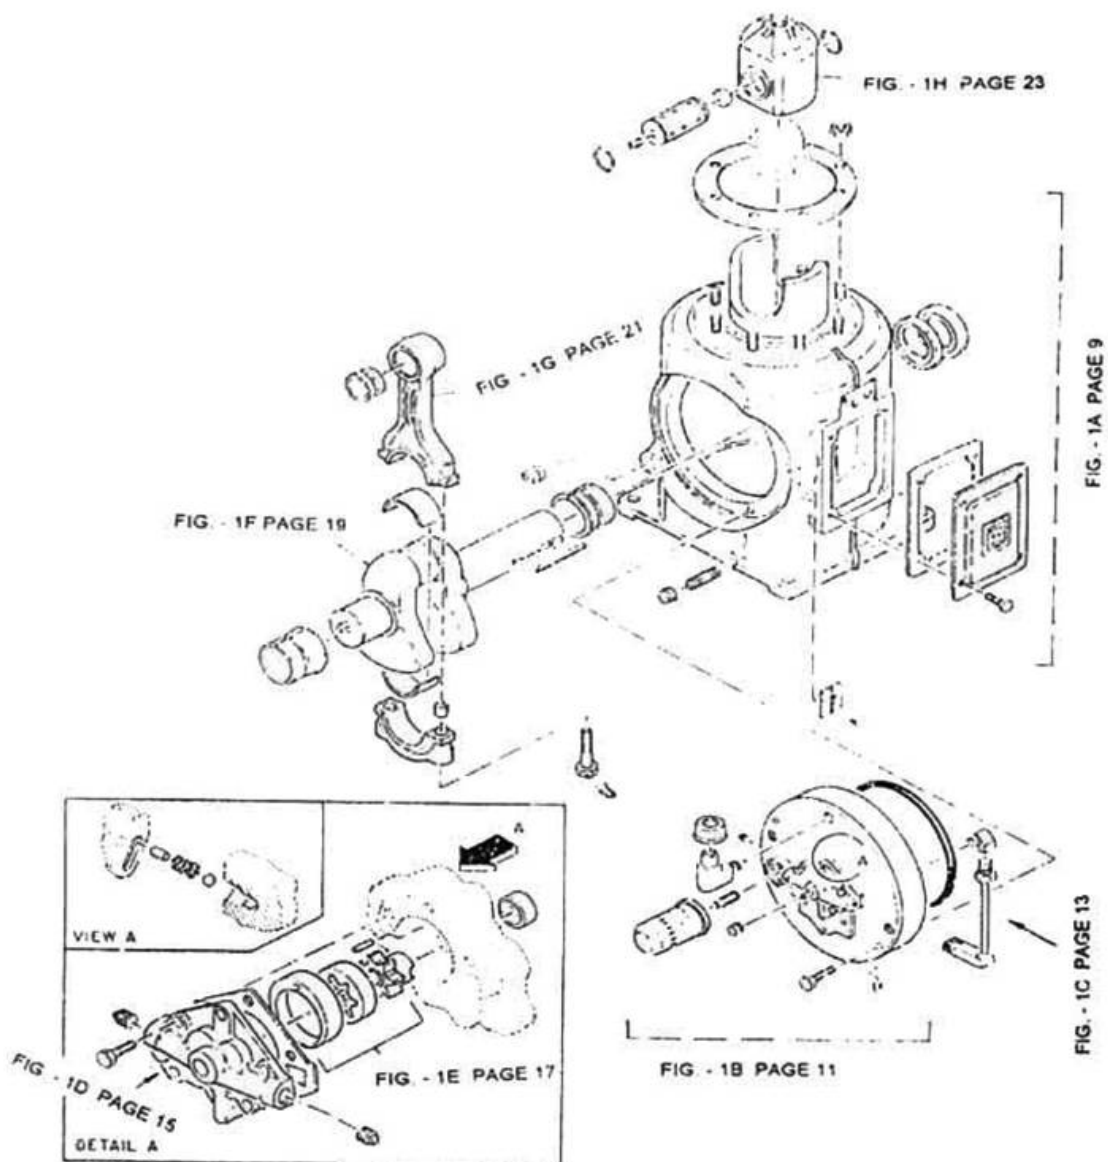

2. Assembly Frame & Gear - Model 7 x 5 LUB

All manufacturer's names, numbers, photos, product description and/or part numbers are used for reference purposes only & it is not implied that any part listed is the product of these manufacturers. Since Approvement are made from time to time, the illustration and specifications are subject to change without notice.

2. Assembly Frame & Gear - Model 7 x 5 LUB

COMPRESSOR PARTS LIST						
ASSEMBLY NAME : ASSEMBLY FRAME & GEAR						
ASSEMBLY DRAWING : FIG-1						
SR. NO.	DESCRIPTION	SUB ASSEMBLY NO.	QTY	UNIT	LLUS NO.	RECOM. SPARES QTY.
1	ASSEMBLY FRAME COMPLETE	7031 5403	1	NO.	1A	
2	ASSEMBLY HOUSING MAIN BEARING	7031 5395	1	NO.	1B	
3	ASSEMBLY SUCTION PIPE FOR OIL	3056 7077	1	NO.	1C	
4	ASSEMBLY OIL PUMP COVER	3116 5376	1	NO.	1D	
5	ASSEMBLY OIL PUMP	7040 2680	1	NO.	1E	
6	ASSEMBLY CRANK SHAFT	3708 7251	1	NO.	1F	
7	ASSEMBLY ROD CONNECTING	3718 9586	1	NO.	1G	
8	ASSEMBLY CROSS HEAD	7032 4306	1	NO.	1H	